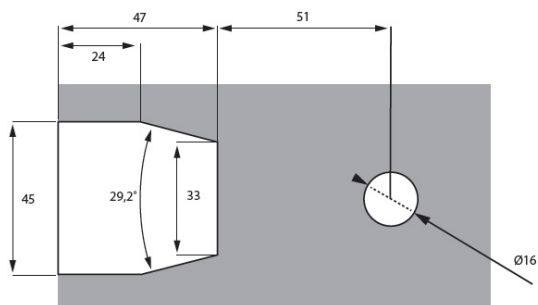

PRODUCT SHEET

Description:

Shower Hinge "Linz", Wall/Glass, Brushed Brass, Offset Back 3 Holes, 6-10mm Glass Thickness, W/15 DG Angle Adjustment, Function & 15DG Return Function, Brass Material, Rectangular, Shape w/Chamferede Edges

Item number:

15.26.744-7

Units	Box	Carton	HS Code	Barcode
Pcs.	1	20	8302100090	
				5704866516570

SISO A/S

Mileparken 11
DK-2740 Skovlunde
Denmark
VAT: DK 24786013

Phone +45 45 830 900

www.siso.dk
siso@siso.dk

Danske Bank
Nytorv Branch
Copenhagen
SWIFT: DABADKKK

Account no.
4180 3112 112936
IBAN Account
DK7230003112112936