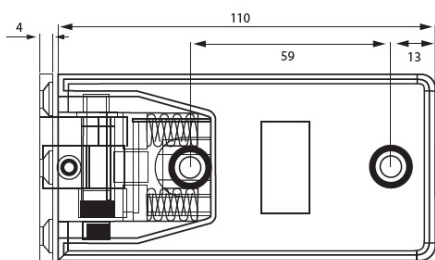

PRODUCT SHEET

Description:

Shower Hinge "Linz", Wall/Glass, Brushed Brass, Offset Back 3 Holes, 6-10mm Glass Thickness, W/15 DG Angle Adjustment, Function & 15DG Return Function, Brass Material, Rectangular, Shape w/Chamferede Edges

Item number:

15.26.744-7

Units	Box	Carton	HS Code	Barcode
Pcs.	1	20	8302100090	
				5704866516570

SISO A/S

Mileparken 11
DK-2740 Skovlunde
Denmark
VAT: DK 24786013

Phone +45 45 830 900

www.siso.dk
siso@siso.dk