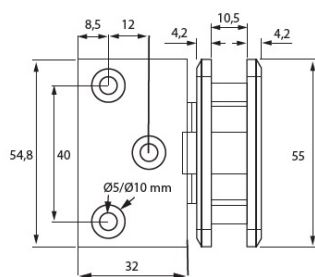

PRODUCT SHEET

Description:

Shower Hinge "Linz", Wall/Glass, Brushed Brass, Offset Back 3 Holes, 6-10mm Glass Thickness, W/15 DG Angle Adjustment, Function & 15DG Return Function, Brass Material, Rectangular, Shape w/Chamferede Edges

Item number:

15.26.744-7

Units	Box	Carton	HS Code	Barcode
Pcs.	1	20	8302100090	
				5704866516570

SISO A/S

Mileparken 11
DK-2740 Skovlunde
Denmark
VAT: DK 24786013

Phone +45 45 830 900

www.siso.dk
siso@siso.dk